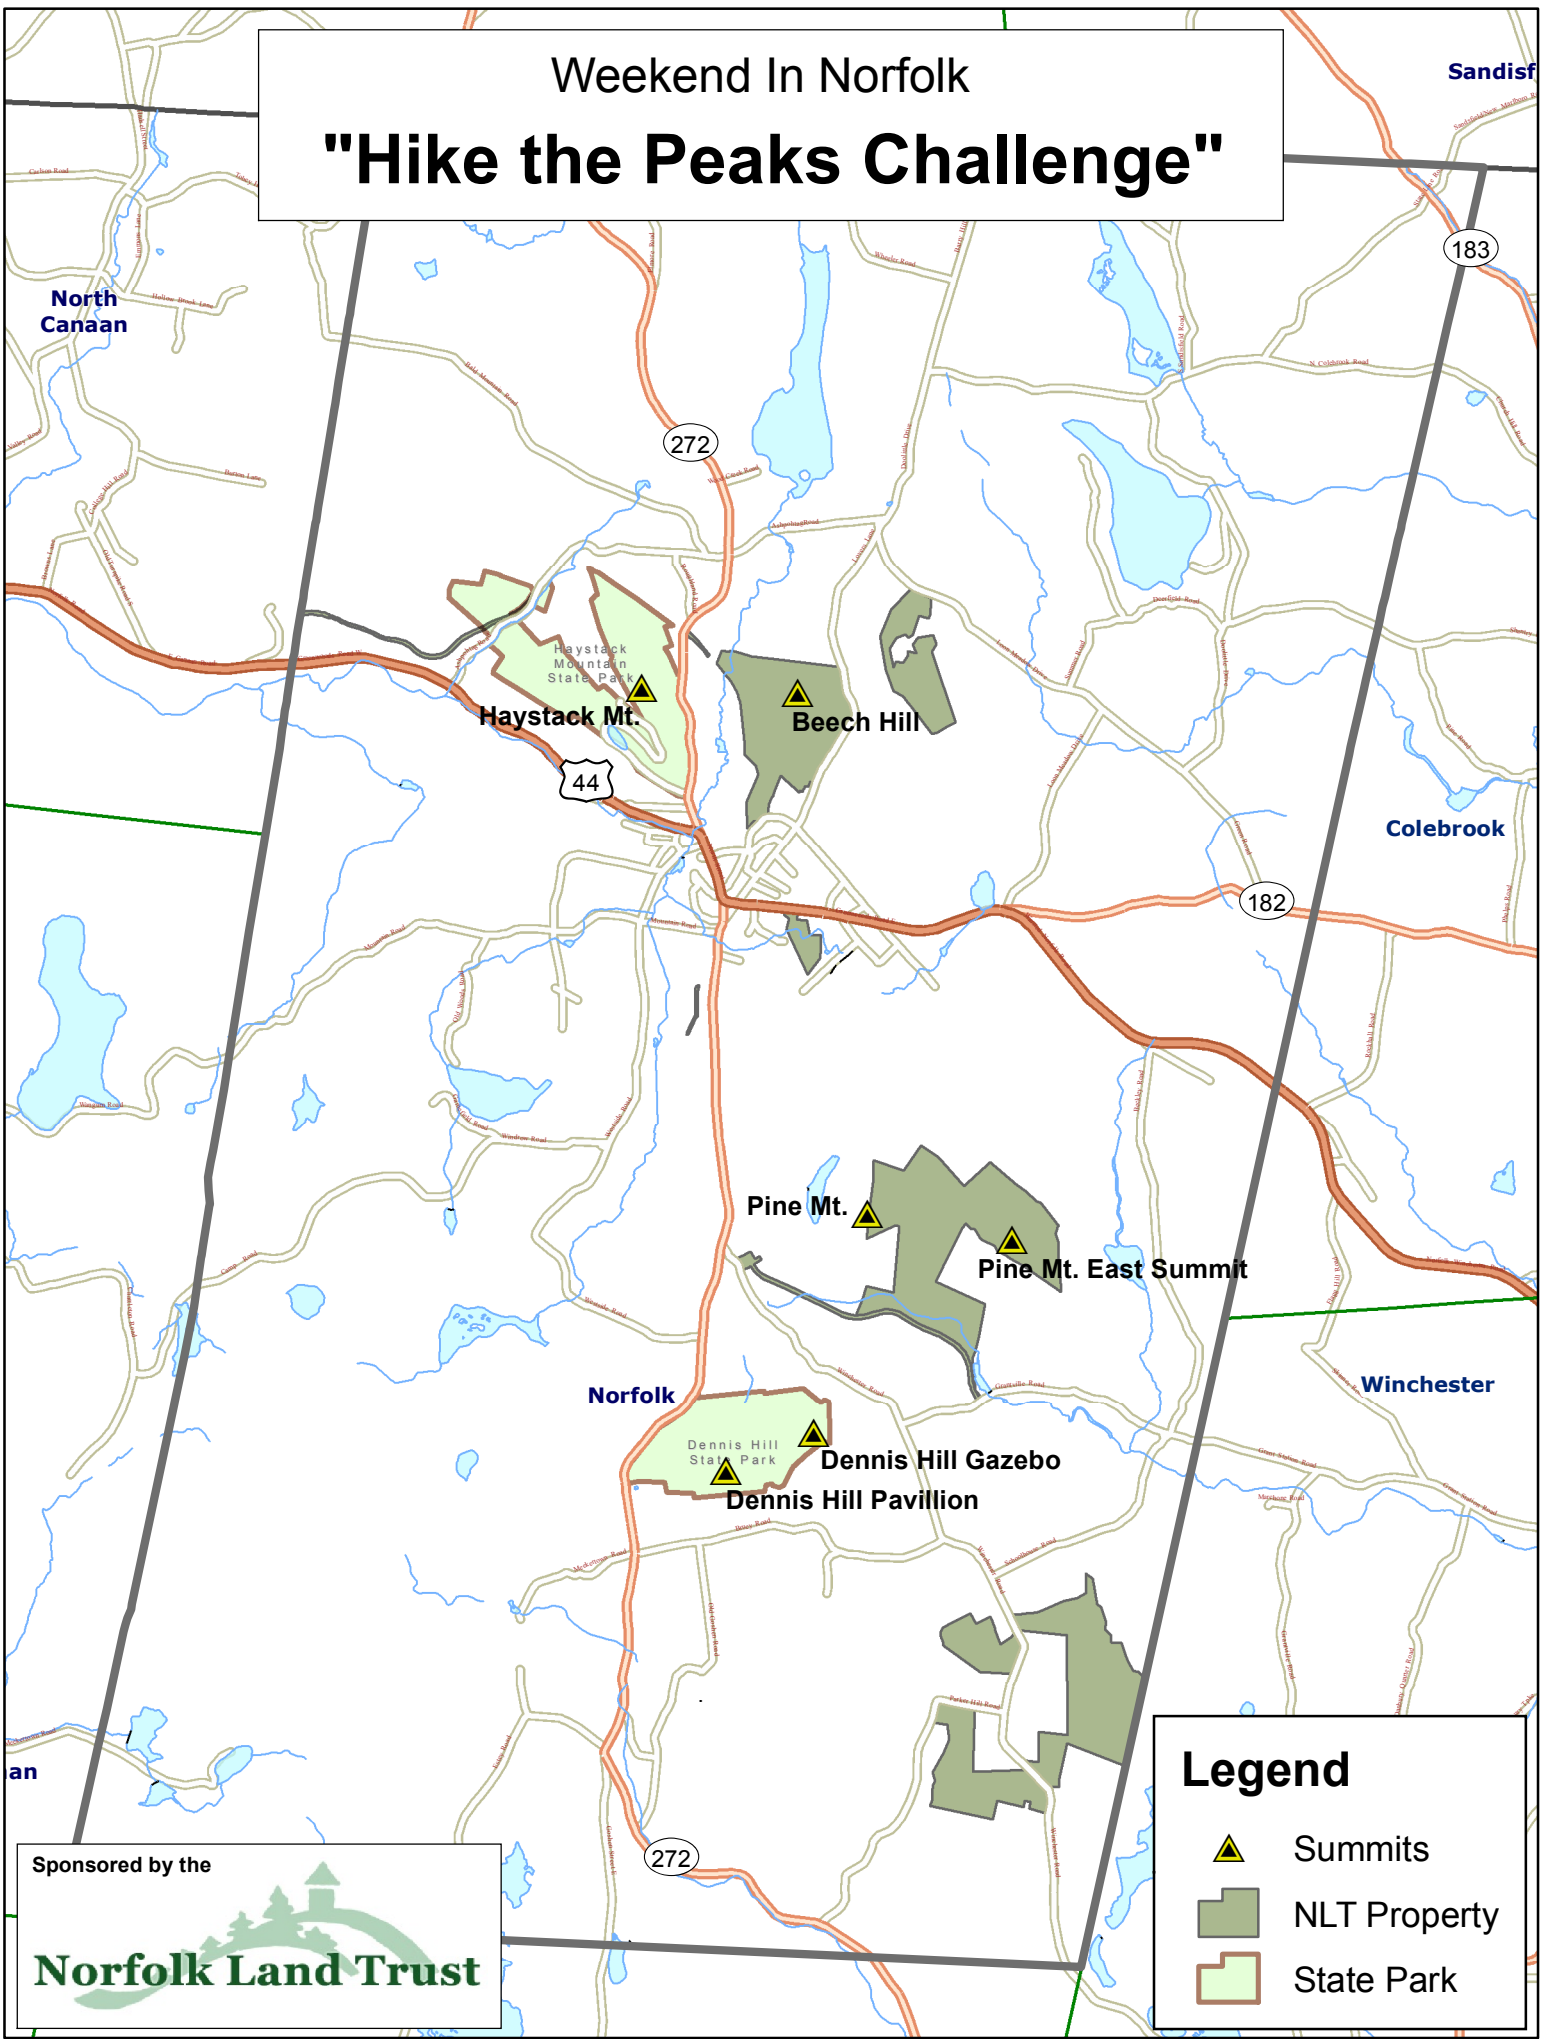

Weekend In Norfolk "Hike the Peaks Challenge"

Haystack Mt.

Beech Hill

Pine Mt.

Pine Mt. East Summit

Norfolk

Dennis Hill State Park

Dennis Hill Gazebo
Dennis Hill Pavillion

Winchester

Legend

-  Summits
-  NLT Property
-  State Park

Sponsored by the

Norfolk Land Trust