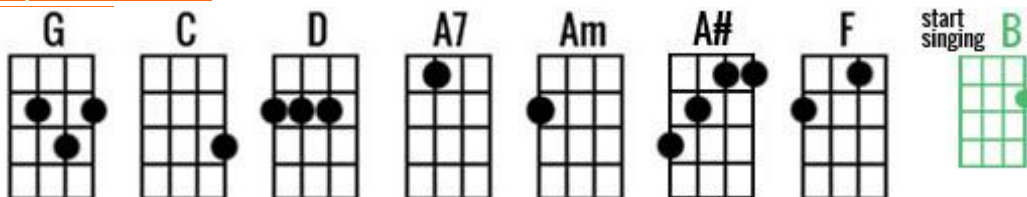

The Beatles – Here Comes The Sun Ukulele Chords + Tabs

Key: G -1-1/2+1/2+1

Voice Range: **D – B** (9 half tones) – [how to use this?](#)

Important!: The original song is in the key of A. If you want to play it in the original key we suggest you use a capo on the 2nd fret.

There are two picks in the song. Please note that if you transpose the song – these picks won't work with the transposed chords. However – the chords above the tabs will be transposed as well.

Pick-1:

```
A-2---0-2--
E---3-----
```