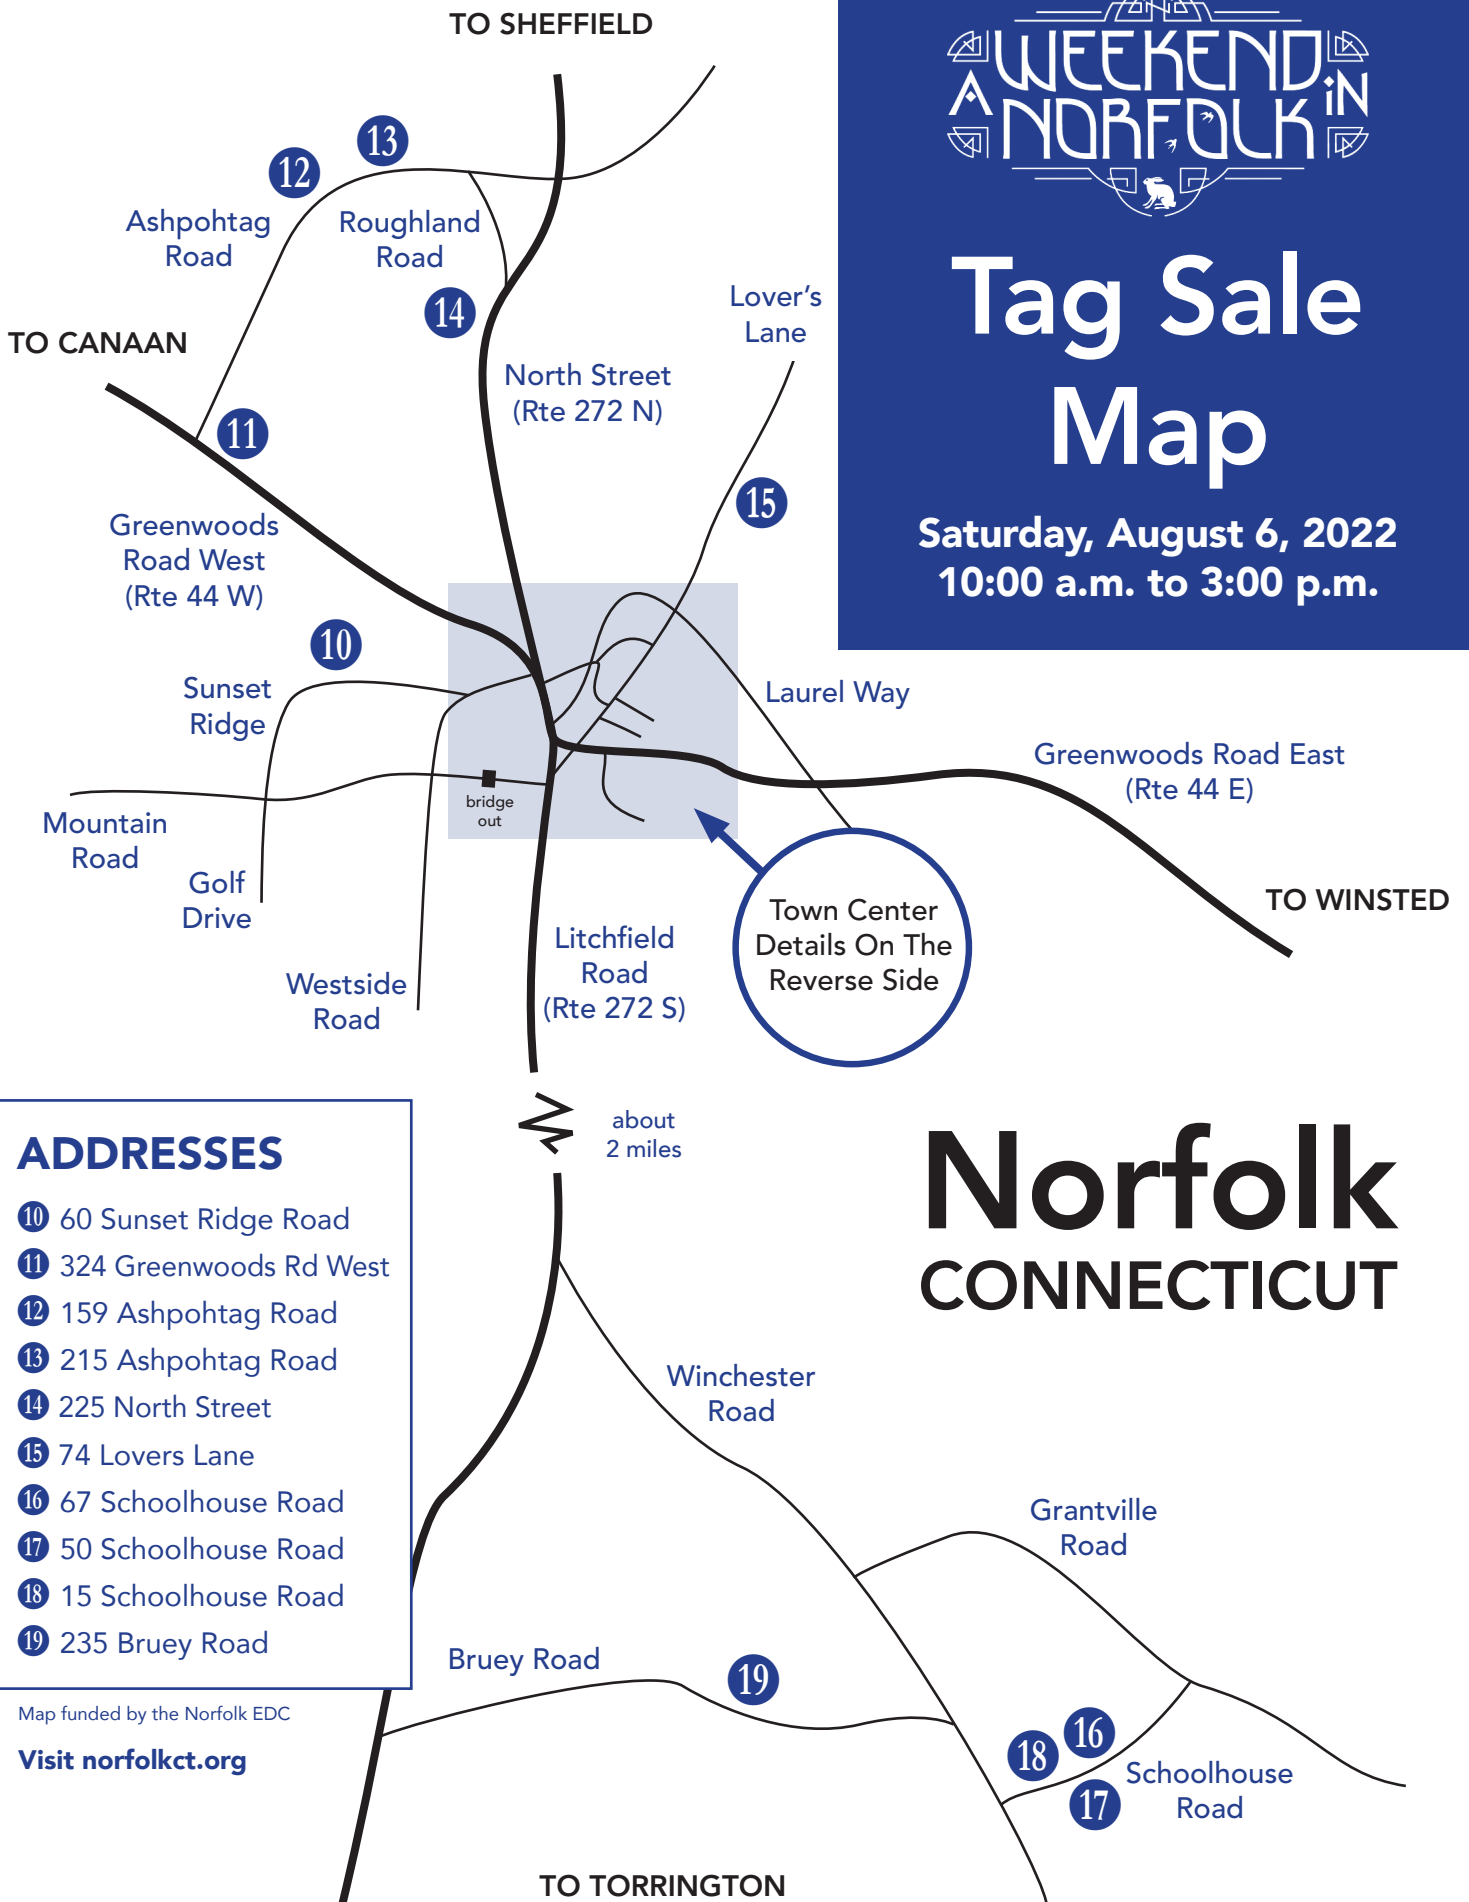

Town-wide Tag Sale

Saturday, August 6, 2022 • 10:00 a.m. to 3:00 p.m.
Norfolk, Connecticut (all around town)

This is the biggest tag sale we've ever had, just for Weekend in Norfolk! You'll find something for everyone, from rag dolls to gilded sandals, lead crystal to vintage Tupperware, rolling pins to sweaters, jewelry and artwork to Lego and Hot Wheels...among us we have everything imaginable! Every venue is different. Some addresses have just one household, others have neighbors joining in, and the one at 12 Laurel Way is a very large multi-household estate sale.

Come explore and find treasures! Friendly Norfolk will welcome you.

ADDRESSES

- ① 12 Laurel Way
- ② 85 Maple Avenue
- ③ 23 Terrace View
- ④ 22 Maple Avenue
- ⑤ 16 Maple Avenue
- ⑥ 3 Village Green
- ⑦ 6 Grant Street
- ⑧ 75 Greenwood Road East
- ⑨ 93 Greenwood Road East

This is a close-up view of the densest collection of tag sales. You can find the full map of the sales on the reverse side.

While you are exploring tag sales, take a moment to look at the outside of some of Norfolk's historic houses, as presented in the Norfolk Historical Society's guide, "Walking Historical Norfolk." They are not tag sale sites, nor can you go inside (most are private residences), but they are lovely old buildings with a long history, just like our town. Copies of the guide are available at the Historical Society Museum, 13 Village Green; Norfolk Library, 9 Greenwood Road West, or the WIN information center, 2 Station Place.

Tag Sale Map

Saturday, August 6, 2022
10:00 a.m. to 3:00 p.m.

ADDRESSES

- ⑩ 60 Sunset Ridge Road
- ⑪ 324 Greenwood Rd West
- ⑫ 159 Ashpohtag Road
- ⑬ 215 Ashpohtag Road
- ⑭ 225 North Street
- ⑮ 74 Lovers Lane
- ⑯ 67 Schoolhouse Road
- ⑰ 50 Schoolhouse Road
- ⑱ 15 Schoolhouse Road
- ⑲ 235 Bruey Road