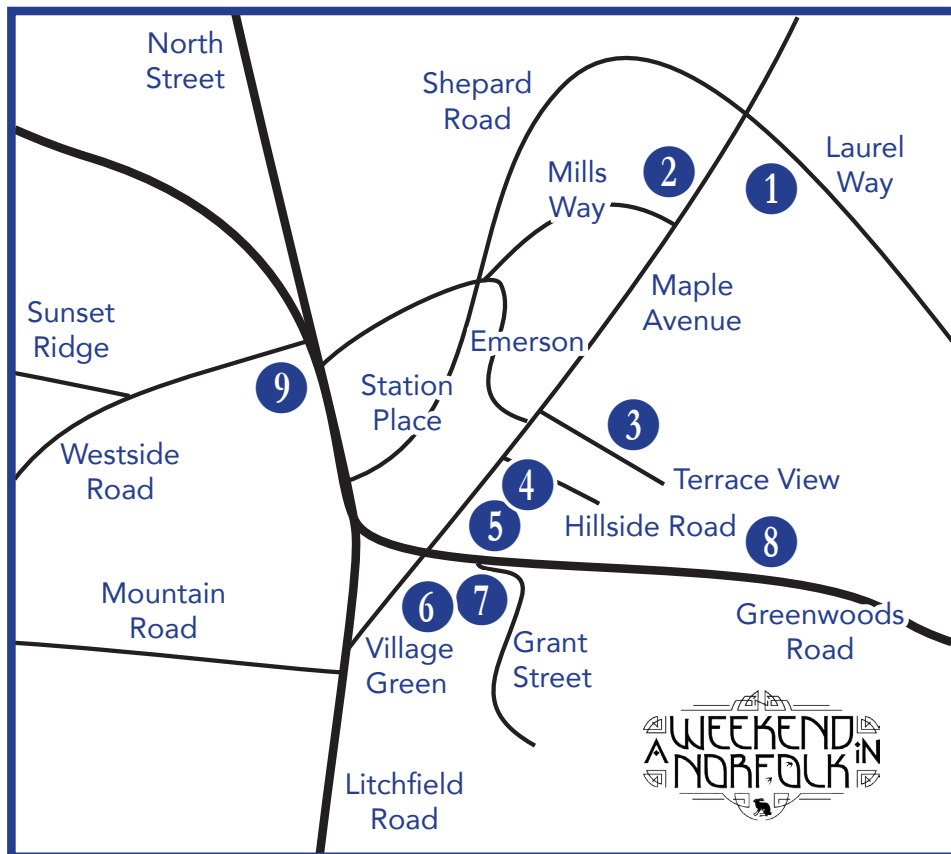

Town-wide Tag Sale

Saturday, August 6, 2022 • 10:00 a.m. to 3:00 p.m.
Norfolk, Connecticut (all around town)

This is the biggest tag sale we've ever had, just for Weekend in Norfolk! You'll find something for everyone, from rag dolls to gilded sandals, lead crystal to vintage Tupperware, rolling pins to sweaters, jewelry and artwork to Lego and Hot Wheels...among us we have everything imaginable! Every venue is different. Some addresses have just one household, others have neighbors joining in, and the one at 12 Laurel Way is a very large multi-household estate sale.

Come explore and find treasures! Friendly Norfolk will welcome you.

ADDRESSES

- ① 12 Laurel Way
- ② 85 Maple Avenue
- ③ 23 Terrace View
- ④ 22 Maple Avenue
- ⑤ 16 Maple Avenue
- ⑥ 3 Village Green
- ⑦ 6 Grant Street
- ⑧ 75 Greenwood Road East
- ⑨ 93 Greenwood Road East

Last but not least, be sure and enjoy some of the other great Weekend in Norfolk events all over town. Visit **weekendinnorfolk.org** for details or stop by our information center downtown at 2 Station Place any time from 10 a.m. to 5 p.m.

Tag Sale Map

Saturday, August 6, 2022
10:00 a.m. to 3:00 p.m.

ADDRESSES

- ⑩ 60 Sunset Ridge Road
- ⑪ 324 Greenwood Rd West
- ⑫ 159 Ashpohtag Road
- ⑬ 215 Ashpohtag Road
- ⑭ 225 North Street
- ⑮ 74 Lovers Lane
- ⑯ 67 Schoolhouse Road
- ⑰ 50 Schoolhouse Road
- ⑱ 15 Schoolhouse Road
- ⑲ 235 Bruey Road